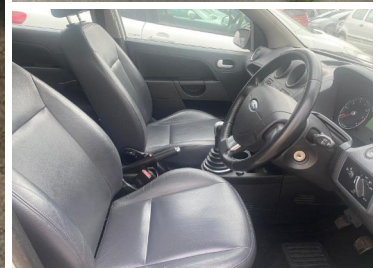

# CENTRAL CARS

2007(57) Ford Fiesta GHIA 16V 5-Door

£1,250

**Engine:** Petrol  
**Body:** Hatchback  
**Gearbox:** 5-Speed  
**Capacity:** 1596cc  
**Colour:** Silver  
**Mileage:** 75,000  
**CO<sup>2</sup>:** 153g/km  
**MPG:** 43.5mpg  
**Top Speed:** 111mph  
**BHP:** 99bhp  
**Insurance Grp:** 14E

AIR CONDITIONING  
ALARM  
TRIP COMPUTER  
HEATED FRONT SCREEN

Drive away insurance [www.ccars.co.uk](http://www.ccars.co.uk)

**Central Cars**  
1ccc London Road  
Aveley  
(next to Rosina Cafe)  
Essex, RM15 4XT